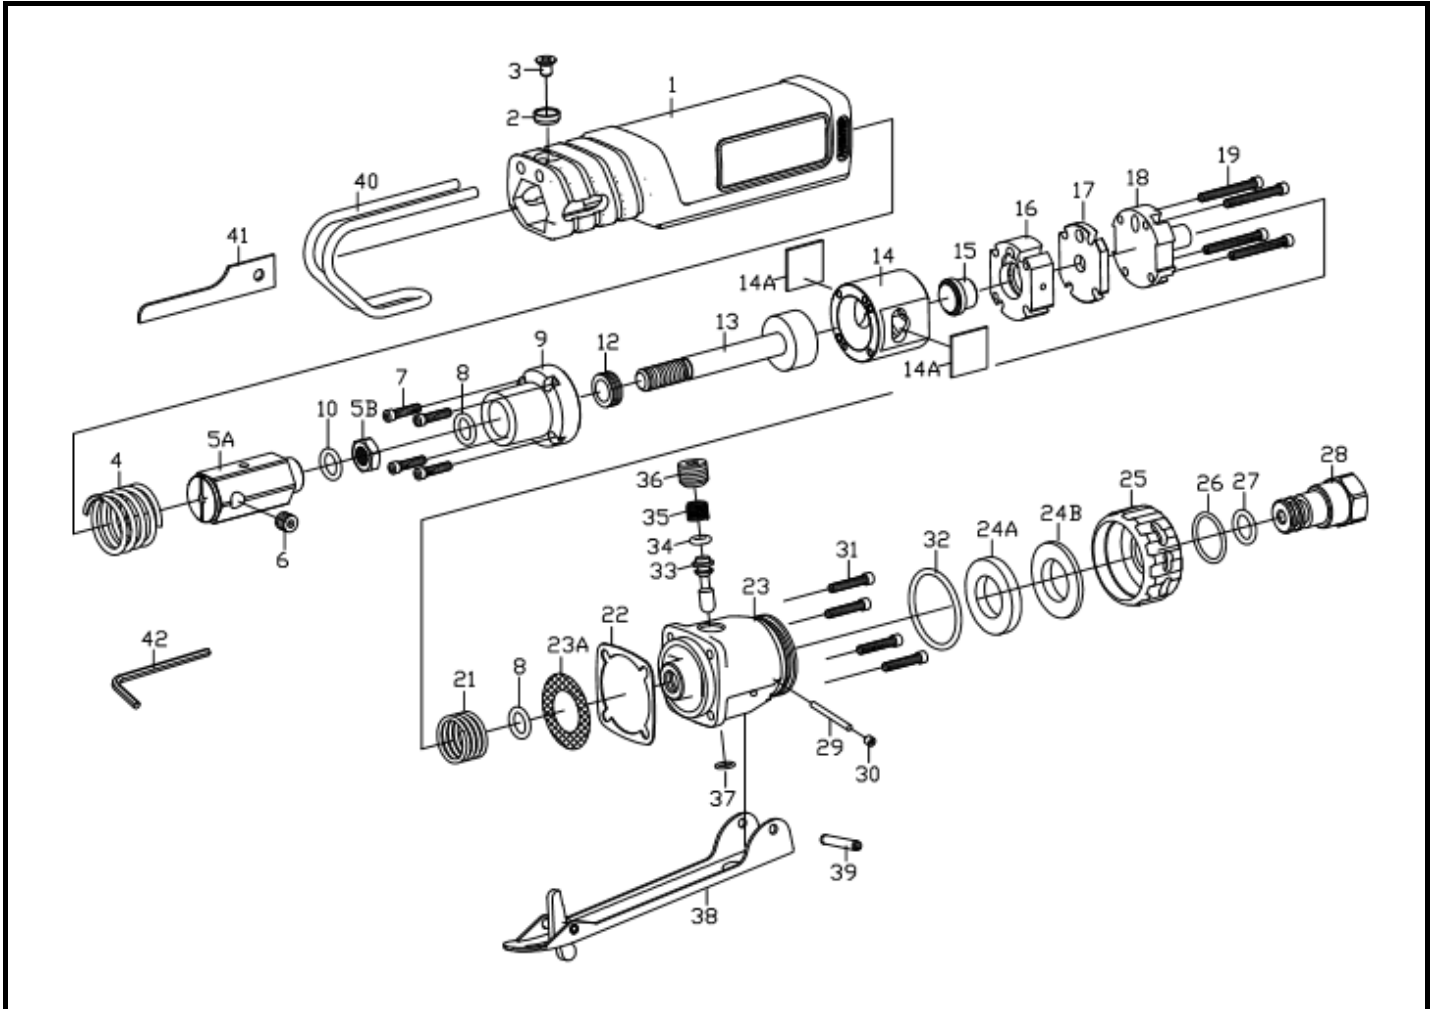

OS-311M **GAV** HAVALI TESTERE

Item No.	Part No.	Description	Q'ty	Item No.	Part No.	Description	Q'ty
1	311M101B	Body	1	23A	210M706	Filter	1
2	315104	Spacer	1	24A	301709	Muffler	1
3	CF0040004N	Screw	1	24B	OR1419	O-Ring	1
4	311M607	Shock Absorbent Spring	1	25	311M105	Exhaust Deflector	1
5A	311M407	Blade Holder Ass'y	1	26	OR1619	O-Ring	1
5B	311M408	Screw	1	27	OR0913	O-Ring	1
6	HS00610006	Set Screw	1	28	311M702	Air Inlet	1
7	HC00305012E	Screw	4	29	RP2012	Front Dowel Pin	1
8	OR0812	O-Ring	2	30	HS00305003	Set Screw	1
9	311M403	Cylinder Head Ass'y	1	31	HC00305014	Screw	4
10	OR0609-1	O-Ring	1	32	OR2630	O-Ring	1
12	314418	Bumper	1	33	311M602	Valve Stem	1
13	311M402	Piston Ass'y	1	34	OR0307	O-Ring	1
14	311M401	Cylinder	1	35	318603	Spring	1
14A	210M715	Muffler	2	36	HS01802808	1/8 Set Screw	1
15	314302	Automatic Valve	1	37	OR0507	O-Ring	1
16	311M301	Valve Chest	1	38	316611	Safety Lever Ass'y	1
17	311M303	Valve Seat	1	39	SP3020	Spring Pin	1
18	311M304	Adaptor	1	40	311M704	Holder	1
19	HC00305024E	Screw	4	41	314918Z	18T Saw Blade	1
21	311M608	Spring	1		314924Z	24T Saw Blade	1
22	311M202	Spacer	1		314932Z	32T Saw Blade	1
23	311M201B	Admission Valve Main Body	1	42	314933	3mm Hex Wrench	1